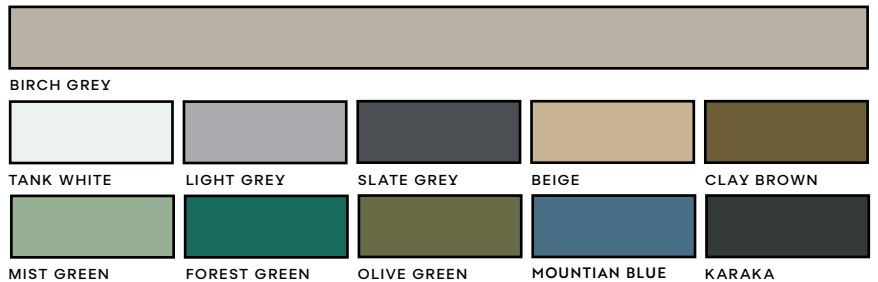

COLOUR OPTIONS

Birch Grey kept in stock, other colours available upon request.
Please Note: Printed colours will not be 100% accurate to tank colour.