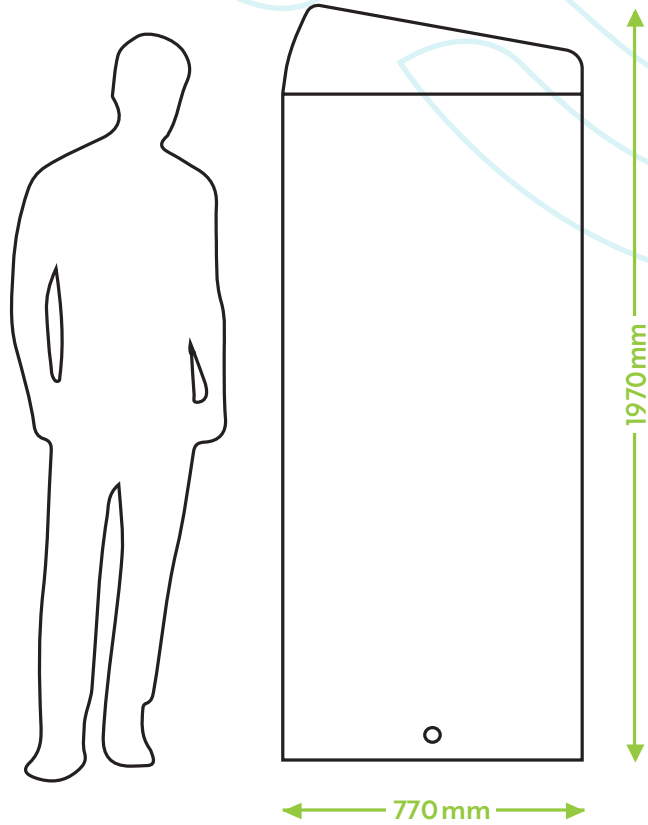

Silo

800L ABOVE GROUND TANK

SAVES TIME, SPACE, AND MONEY

TANK DIMENSIONS

Single Silo dimensions:
1,970mm high x 770mm diameter

A single Silo holds 800 litres.

COLOUR OPTIONS

Birch Grey kept in stock, other colours available upon request.
Please Note: Printed colours will not be 100% accurate to tank colour.

Silo

JOINED TANKS

Four Silo tanks - 3,200 litres.

Dimensions: 1,906mm high x 2,790mm long x 790mm deep

All Silo water tanks must be installed on a level concrete or compacted pebble slab. This slab must be at least 100mm longer and wider than the tanks.

E.g. Four joined Silo tanks require a concrete base at least 2,890mm long x 890mm deep.

NEW ZEALAND MADE

Silo tanks are manufactured in New Zealand with tank grade plastic to withstand our harsh UV conditions. They are free of heavy metals, enabling an end-of-life recycling process! The tough polyethylene meets: