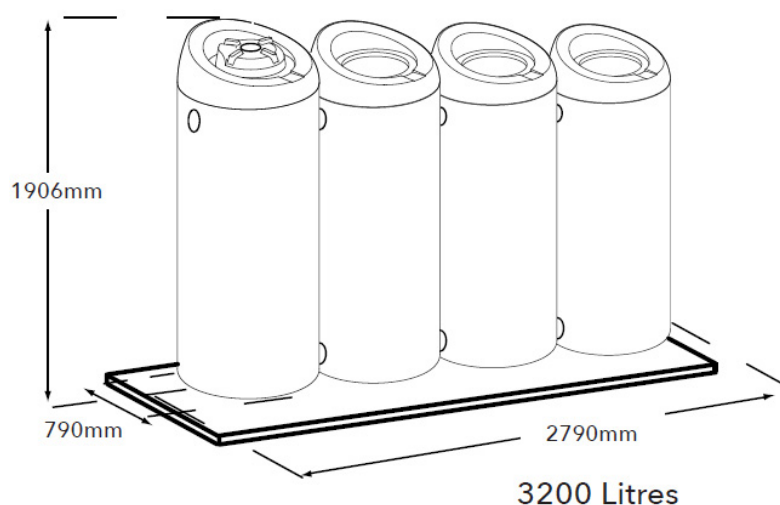

Silo

800L ABOVE GROUND TANK

SAVES TIME, SPACE, AND MONEY

TANK DIMENSIONS

Single Silo dimensions:
1,970mm high x 770mm diameter

A single Silo holds 800 litres.

COLOUR OPTIONS

Birch Grey kept in stock, other colours available upon request.
Please Note: Printed colours will not be 100% accurate to tank colour.

Silo

JOINED TANKS

Four Silo tanks - 3,200 litres.

Dimensions: 1,906mm high x 2,790mm long x 790mm deep

All Silo water tanks must be installed on a level concrete or compacted pebble slab. This slab must be at least 100mm longer and wider than the tanks.

E.g. Four joined Silo tanks require a concrete base at least 2,890mm long x 890mm deep.

NEW ZEALAND MADE

Silo tanks are manufactured in New Zealand with tank grade plastic to withstand our harsh UV conditions. They are free of heavy metals, enabling an end-of-life recycling process! The tough polyethylene meets:

BENEFITS

Saves space – one of the slimmest above ground tanks on the market at only 770mm deep

Join individual Silo tanks together to hold even more water. Four Silo tanks = 3,200 litres

Quick and easy to install – simple connection to an existing downpipe